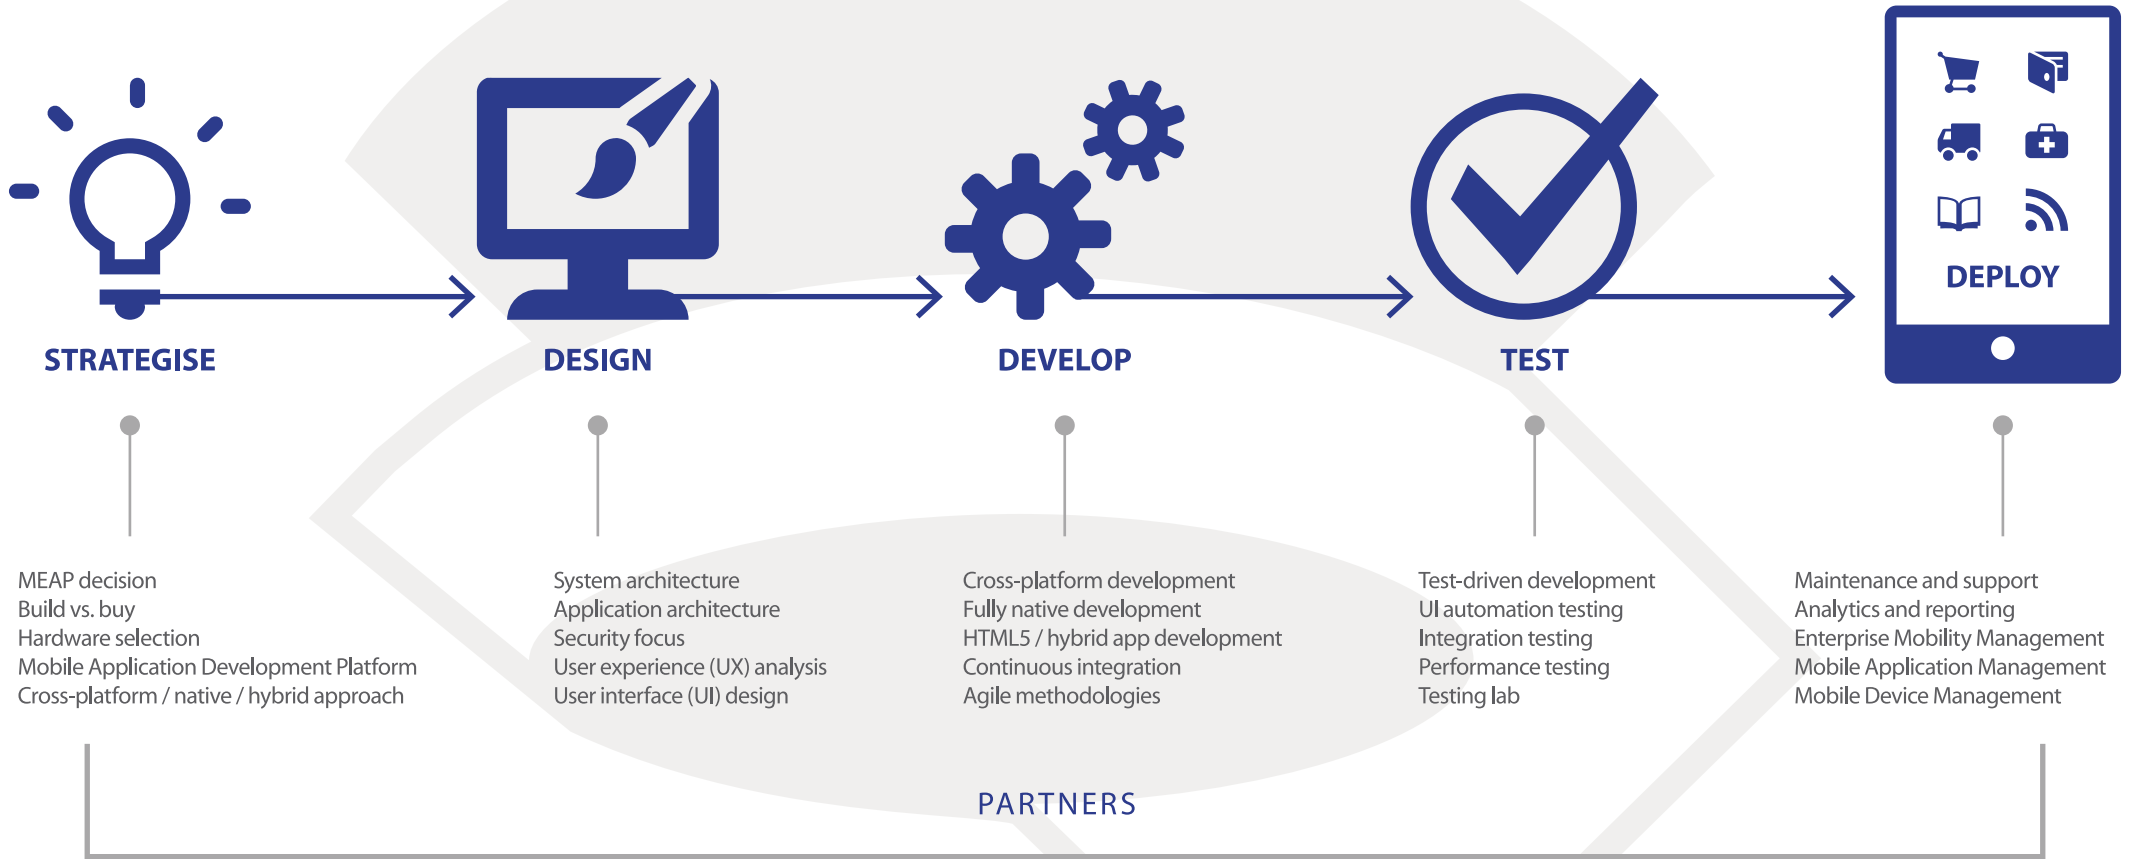

## INDUSTRY SPECIFIC:

-  Retail
-  Finance
-  Transport & Logistics
-  Healthcare
-  Education

DVT Mobility offers an end-to-end enterprise mobility solution developed on customisation and partner collaboration. With a consulting lead approach DVT Mobility focuses on understanding why and how an organisation should go mobile and only then offers the relevant solution to ensure the most efficient and effective implementation.

## WHERE DO WE OPERATE?

## SOME OF OUR CLIENTS:

momentum

# END TO END **MOBILE OFFERING**

Platform Support:

EMM:

Application Frameworks: